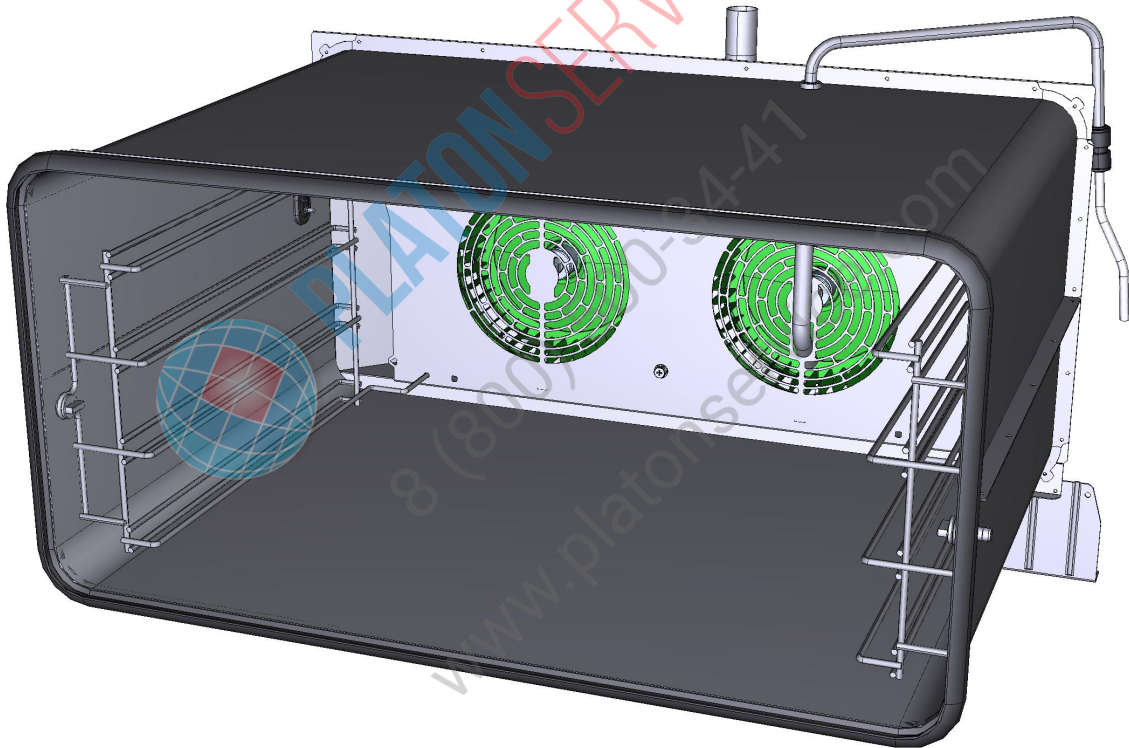

ASM2012D/0.D00 - Cooking chamber

FRONT