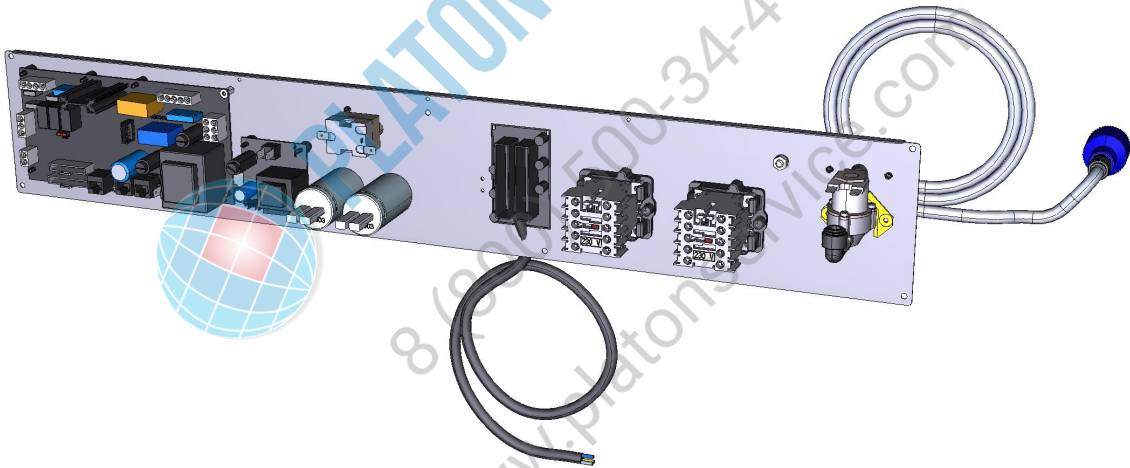

ASM2014F/0.D00 - Electrical system

FRONT