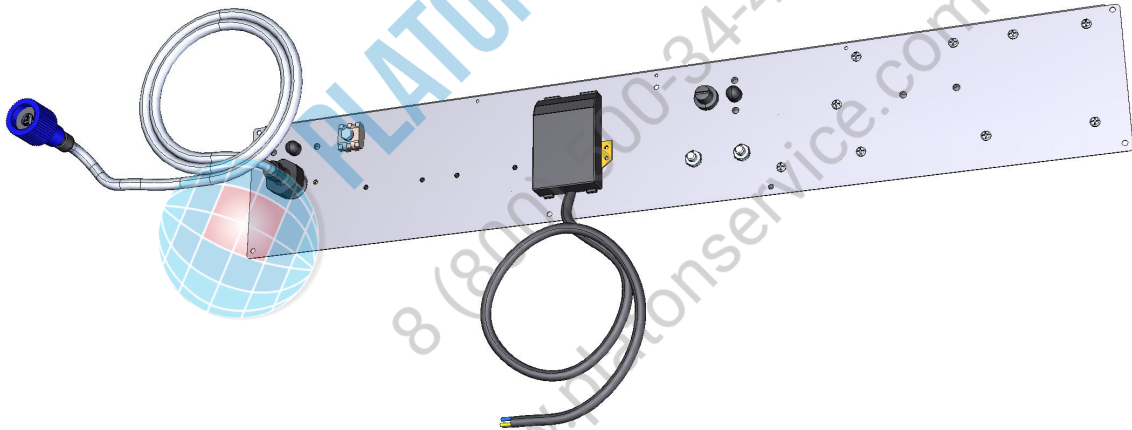

ASM2014F/0.D00 - Electrical system

REAR