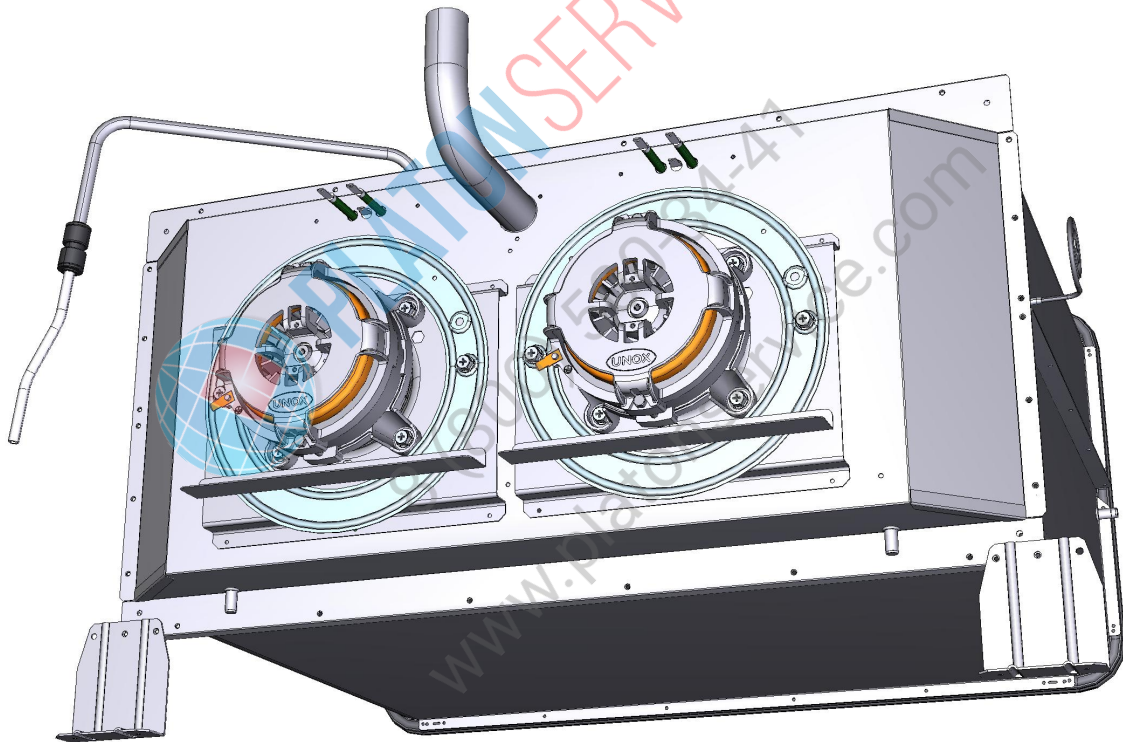

8 (800) 500-34-47

www.platonservice.com

ASM2012D/0.D00 - Cooking chamber

FRONT

ASM2012D/0.D00 - Cooking chamber

REAR

COMPONENT			SPARE PART																										
Code	Description	Image	Code	Description	Components list																								
0G1524B	XFT200 FAN GUARD SPACER		0G1524B0	XFT200 FAN GUARD SPACER																									
0G1537A	ROSSELLA STAINLESS STEEL FAN GUARD		0G1537A1	ROSSELLA STAINLESS STEEL FAN GUARD																									
0H3586A	ZINCED MOTOR GUARD PLATE XBC-XVC		0H3586A0	ZINCED MOTOR GUARD PLATE XBC-XVC																									
VN1025A	D=196 H=61 38 BLADES ST. STEEL FAN		KVN1025A	SERIES 5/5E XVC-XBC D196 H61 FAN KIT	<table border="1"> <thead> <tr> <th>Code</th> <th>Description</th> <th>Qty</th> <th>UOM</th> </tr> </thead> <tbody> <tr> <td>VI1045A0</td> <td>16X8,4 TH=1,6 ST.STEEL WASHER</td> <td>1</td> <td>PZ</td> </tr> <tr> <td>VI1255A0</td> <td>M8 H=8 BRASS-CHRO MED NUT</td> <td>2</td> <td>PZ</td> </tr> <tr> <td>VI1256A0</td> <td>M8 DIN 980M ST. STEEL SELF LOCKING NUT</td> <td>1</td> <td>PZ</td> </tr> <tr> <td>VM2196A0</td> <td>MOTOR NUT FIXING BUSHING</td> <td>1</td> <td>PZ</td> </tr> <tr> <td>VN1025A2</td> <td>D=196 H=61 38 BLADES ST. STEEL FAN</td> <td>1</td> <td>PZ</td> </tr> </tbody> </table>	Code	Description	Qty	UOM	VI1045A0	16X8,4 TH=1,6 ST.STEEL WASHER	1	PZ	VI1255A0	M8 H=8 BRASS-CHRO MED NUT	2	PZ	VI1256A0	M8 DIN 980M ST. STEEL SELF LOCKING NUT	1	PZ	VM2196A0	MOTOR NUT FIXING BUSHING	1	PZ	VN1025A2	D=196 H=61 38 BLADES ST. STEEL FAN	1	PZ
Code	Description	Qty	UOM																										
VI1045A0	16X8,4 TH=1,6 ST.STEEL WASHER	1	PZ																										
VI1255A0	M8 H=8 BRASS-CHRO MED NUT	2	PZ																										
VI1256A0	M8 DIN 980M ST. STEEL SELF LOCKING NUT	1	PZ																										
VM2196A0	MOTOR NUT FIXING BUSHING	1	PZ																										
VN1025A2	D=196 H=61 38 BLADES ST. STEEL FAN	1	PZ																										